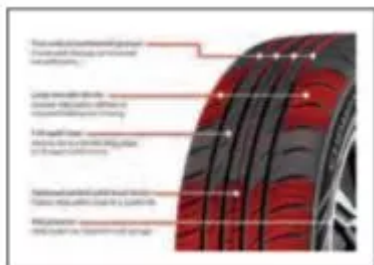

GT Radial Champiro Touring A/S Tire

GT RADIAL has been the best selling imported tire in the country for almost two decades. It aims to serve consumers with a well-rounded range of quality products, which fit a variety of lifestyle needs through timely tire upgrades and enhancements. GT RADIAL is committed to providing the best performing tires to the industry with unveiling hightech passenger car and SUV tire 'CHAMPIRO TOURING A/S'.

CHAMPIRO TOURING A/S is an all season touring tire designed for the latest passenger cars and crossover vehicles. It combines precise handling and control for a quiet and comfortable ride especially in Asian roads ranging from 14-18 inch rim sizes. The new CHAMPIRO TOURING A/S also delivers great mileage for an outstanding value. The special features of the tire include - four wide circumferential grooves, large shoulder blocks, full depth sipes, optimized variable pitch tread blocks and rim protector.