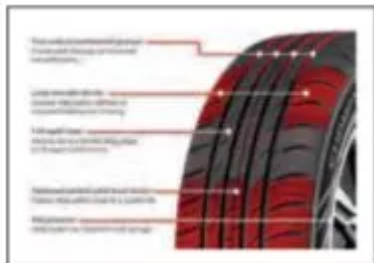

# GT Radial Champiro Touring A/S Tire

GT RADIAL has been the best selling imported tire in the country for almost two decades. It aims to serve consumers with a well-rounded range of quality products, which fit a variety of lifestyle needs through timely tire upgrades and enhancements. GT RADIAL is committed to providing the best performing tires to the industry with unveiling hightech passenger car and SUV tire 'CHAMPIRO TOURING A/S'.

CHAMPIRO TOURING A/S is an all season touring tire designed for the latest passenger cars and crossover vehicles. It combines precise handling and control for a quiet and comfortable ride especially in Asian roads ranging from 14-18 inch rim sizes. The new CHAMPIRO TOURING A/S also delivers great mileage for an outstanding value. The special features of the tire include - four wide circumferential grooves, large shoulder blocks, full depth sipes, optimized variable pitch tread blocks and rim protector.