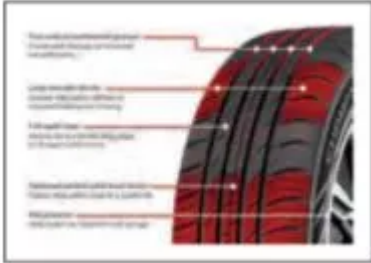

GT Radial Champiro Touring A/S Tire

GT RADIAL has been the best selling imported tire in the country for almost two decades. It aims to serve consumers with a well-rounded range of quality products, which fit a variety of lifestyle needs through timely tire upgrades and enhancements. GT RADIAL is committed to providing the best performing tires to the industry with unveiling hightech passenger car and SUV tire 'CHAMPIRO TOURING A/S'.

CHAMPIRO TOURING A/S is an all season touring tire designed for the latest passenger cars and crossover vehicles. It combines precise handling and control for a quiet and comfortable ride especially in Asian roads ranging from 14-18 inch rim sizes. The new CHAMPIRO TOURING A/S also delivers great mileage for an outstanding value. The special features of the tire include - four wide circumferential grooves, large shoulder blocks, full depth sipes, optimized variable pitch tread blocks and rim protector.