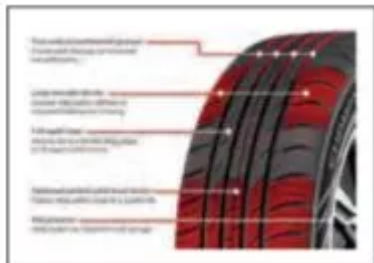

GT Radial Champiro Touring A/S Tire

GT RADIAL has been the best selling imported tire in the country for almost two decades. It aims to serve consumers with a well-rounded range of quality products, which fit a variety of lifestyle needs through timely tire upgrades and enhancements. GT RADIAL is committed to providing the best performing tires to the industry with unveiling hightech passenger car and SUV tire 'CHAMPIRO TOURING A/S'.

CHAMPIRO TOURING A/S is an all season touring tire designed for the latest passenger cars and crossover vehicles. It combines precise handling and control for a quiet and comfortable ride especially in Asian roads ranging from 14-18 inch rim sizes. The new CHAMPIRO TOURING A/S also delivers great mileage for an outstanding value. The special features of the tire include - four wide circumferential grooves, large shoulder blocks, full depth sipes, optimized variable pitch tread blocks and rim protector.